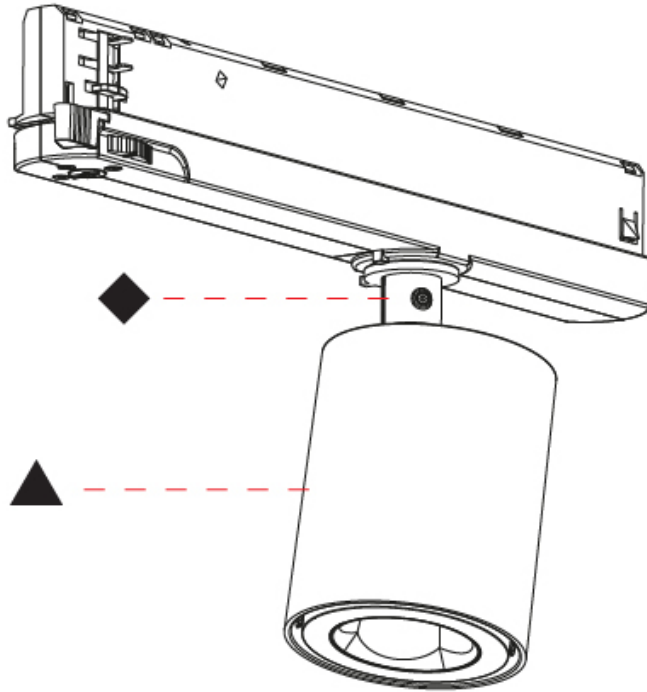

OIKO PRO IN TRACK

A3T205-

PROJECT	_____
TYPE	_____
SPECIFIER	_____
QUANTITY	_____
DATE	_____

A