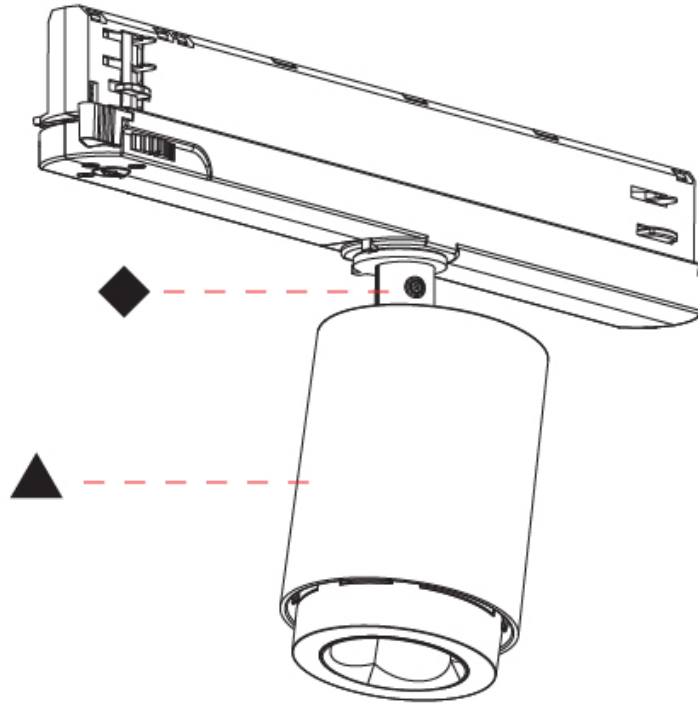

OIKO PRO IN TRACK

A3T203-

PROJECT _____

TYPE _____

SPECIFIER _____

QUANTITY _____

DATE _____