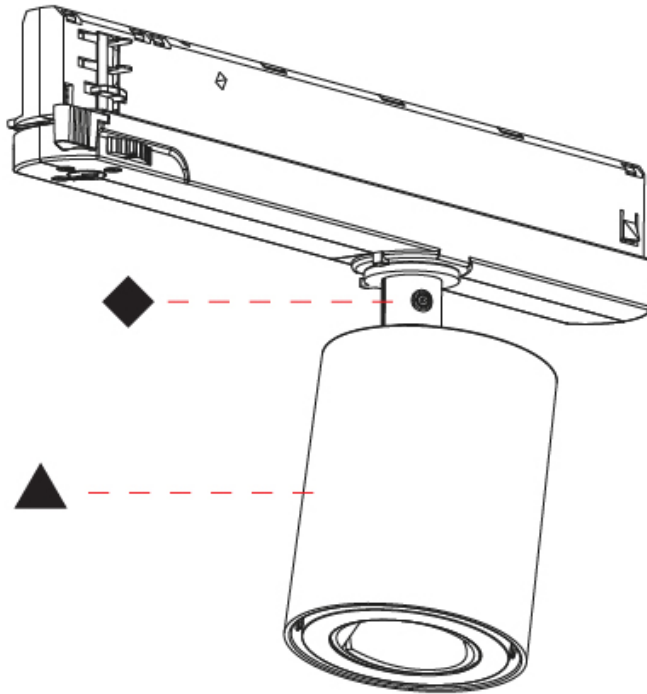

A3T206-

PROJECT _____

TYPE _____

SPECIFIER _____

QUANTITY _____

DATE _____

A