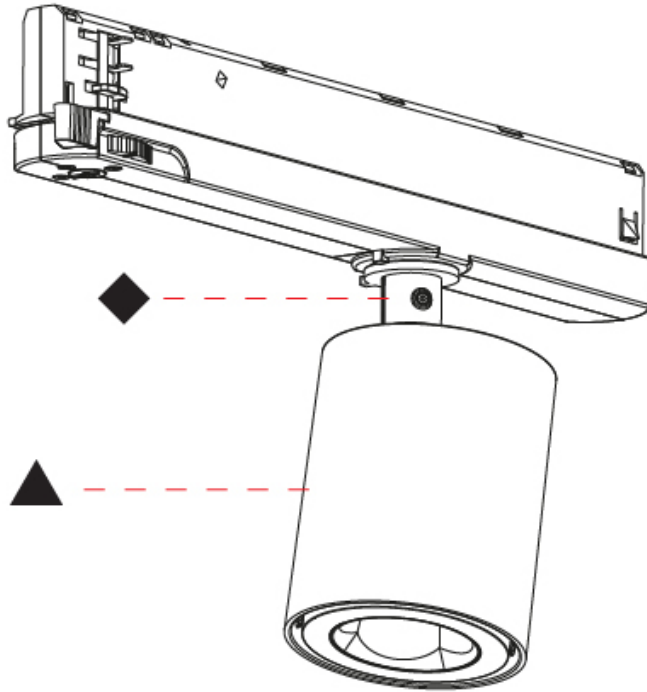

A3T226-

PROJECT _____

TYPE _____

SPECIFIER _____

QUANTITY _____

DATE _____

A