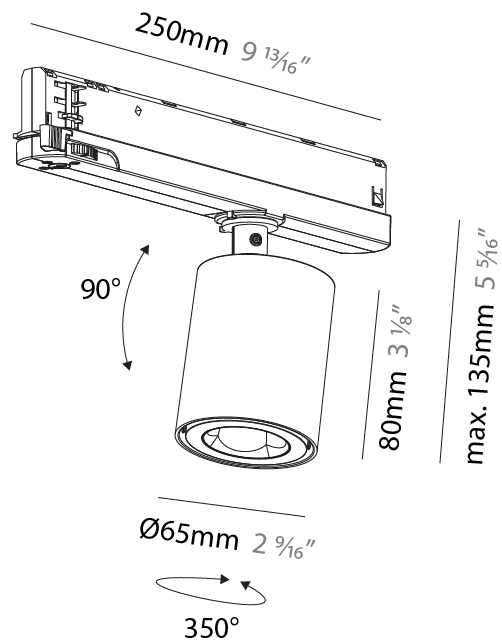

1. To build a product code in our configurator select the specify button on the base model # product page
2. To build a manual product code on this datasheet choose from the options listed below in blue font and add the suffix to the base model #

GENERAL

Series: Oiko Pro In
Brand: Prolicht
Division: Architectural
Mounting Type: Track
Mounting Location: Ceiling
Subcategory: Spots

PHYSICAL

Shape: Cylinder
Diameter (mm): 65
Diameter (in): 2 ⁹/₁₆
Length (mm): 250
Length (in): 9 ¹³/₁₆
Height (mm): 80
Height (in): 3 ¹/₈
Max. Overall Height (mm): 135
Max. Overall Height (in): 5 ⁵/₁₆
Light Distribution: Adjustable / Direct
Fixture Finish: SSR / BKV / CWI / CRY / HAB / UFT / ITA / RUA / FTG / MYG / LOD / PUS / FRO / FUP / KIA / POP / BLS / SPG / MEY / GOH / GUM / CHC / COM / ABZ / JAG / OBR / MOS / ROR
Holder Finish: WHI / BLK
Fixture Material: Aluminum

ELECTRICAL

Lamp Type: LED
Input Wattage (W): 19
Total Output Wattage (W): 17.3
Dimming: Non-Dimmable / 0-10V Dimming
Driver Included: Yes
Driver Location: Integrated
Driver Type: Constant Current - 120Vac
Driver Class: Class 2
Input Voltage (V): 120

LED

Number of LEDs: 1
Color Temperature (°K): 2700 / 3000 / 3500 / 4000
Max. Delivered Lumen (lm): 1699 / 1829 / 1893 / 1932
Nominal Lumen (lm): 1905 / 2050 / 2123 / 2166
CRI: >90 CRI
Lamp Life (hrs): 50000

OPTICAL

Reflector°: 60

RATINGS AND CERTIFICATIONS

Certified By: CSA Certified to UL and CSA Standards
IP rating: IP20