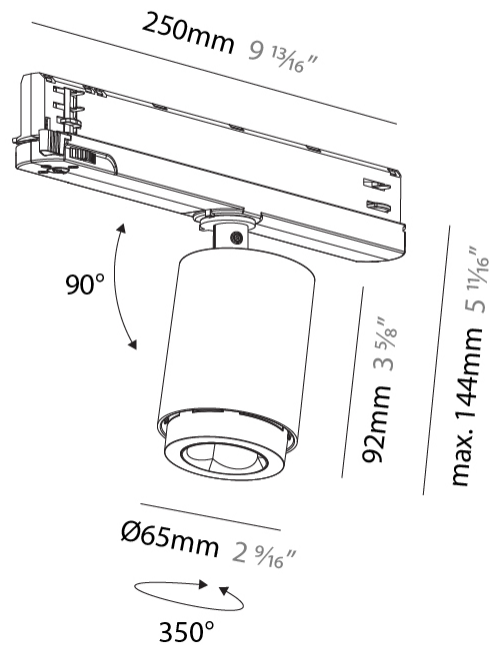

1. To build a product code in our configurator select the specify button on the base model # product page
2. To build a manual product code on this datasheet choose from the options listed below in blue font and add the suffix to the base model #

GENERAL

Series: Oiko Pro In
Brand: Prolicht
Division: Architectural
Mounting Type: Track
Mounting Location: Ceiling
Subcategory: Spots

PHYSICAL

Shape: Cylinder
Diameter (mm): 65
Diameter (in): 2 ⁹/₁₆
Length (mm): 250
Length (in): 9 ¹³/₁₆
Height (mm): 92
Height (in): 3 ⁵/₈
Max. Overall Height (mm): 144
Max. Overall Height (in): 5 ¹¹/₁₆
Light Distribution: Adjustable / Direct
Fixture Finish: SSR / BKV / CWI / CRY / HAB / UFT / ITA / RUA / FTG / MYG / LOD / PUS / FRO / FUP / KIA / POP / BLS / SPG / MEY / GOH / GUM / CHC / COM / ABZ / JAG / OBR / MOS / ROR
Holder Finish: WHI / BLK
Fixture Material: Aluminum

ELECTRICAL

Lamp Type: LED
Input Wattage (W): 19
Total Output Wattage (W): 17.3
Dimming: Non-Dimmable / 0-10V Dimming
Driver Included: Yes
Driver Location: Integrated
Driver Type: Constant Current - 120Vac
Input Voltage (V): 120

LED

Number of LEDs: 1
Color Temperature (°K): 2700 / 3000 / 3500 / 4000
Max. Delivered Lumen (lm): 1410 / 1517 / 1571 / 1603
Nominal Lumen (lm): 1905 / 2050 / 2123 / 2166
CRI: >90 CRI
Lamp Life (hrs): 50000

OPTICAL

Reflector°: 34

RATINGS AND CERTIFICATIONS

Certified By: CSA Certified to UL and CSA Standards
IP rating: IP20